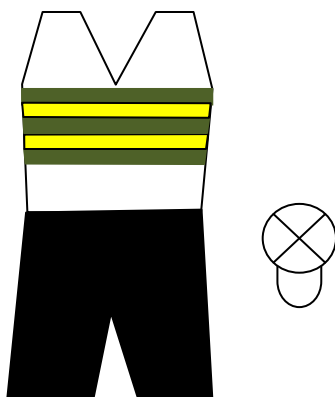

# Schoolgirl Rowing Uniform Code 2015

SCHOOL	ZOOTIE	CAP
JTC	Dark Blue Bottom, White top w/- blue/gold horizontal stripes	Navy Blue
MLC	Black Bottom , Yellow top w/- green V at waist * Black Bottom, Yellow singlet w/ green & yellow V at waist and bottom of singlet black* <b>Being phased in from 2013</b>	Yellow
PLC	Dark Navy Bottom, Green Top w/- white and navy stripe	White
Penrhos College	Black Bottom, White top w/- gold/black hoops at chest * Black Bottom, White top w/ yellow-green &-yellow V at waist and red dragon on chest	White
Perth College	Navy Blue Suit with white edges on shoulders	White Visor
St Hilda's	Dark Blue Bottom, Yellow top w/- light blue V at waist	Dark Blue

ALL schools may wear a white undershirt

JTC

MLC

\* MLC

PLC

Penrhos

\*Penrhos

Perth College