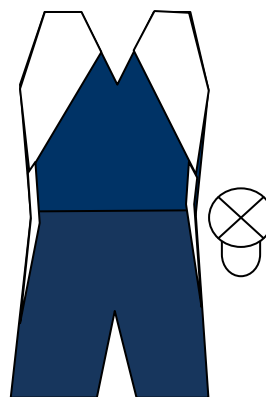

# Schoolgirl Rowing Uniform Code 2015

SCHOOL	ZOOTIE	CAP
JTC	Dark Blue Bottom, White top w/- blue/gold horizontal stripes	Navy Blue
MLC	Black Bottom , Yellow top w/- green V at waist * Black Bottom, Yellow singlet w/ green & yellow V at waist and bottom of singlet black* <b>Being phased in from 2013</b>	Yellow
PLC	Dark Navy Bottom, Green Top w/- white and navy stripe	White
Penrhos College	Black Bottom, White top w/- gold/black hoops at chest * Black Bottom, White top w/ yellow-green &-yellow V at waist and red dragon on chest	White
Perth College	Navy Blue Suit with white edges on shoulders	White Visor
St Hilda's	Dark Blue Bottom, Yellow top w/- light blue V at waist	Dark Blue

ALL schools may wear a white undershirt

JTC

MLC

\* MLC

PLC

Penrhos

\*Penrhos

Perth College