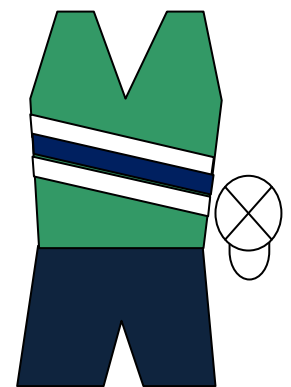

# Schoolgirl Rowing Uniform Code 2015

SCHOOL	ZOOTIE	CAP
JTC	Dark Blue Bottom, White top w/- blue/gold horizontal stripes	Navy Blue
MLC	Black Bottom , Yellow top w/- green V at waist * Black Bottom, Yellow singlet w/ green & yellow V at waist and bottom of singlet black* <b>Being phased in from 2013</b>	Yellow
PLC	Dark Navy Bottom, Green Top w/- white and navy stripe	White
Penrhos College	Black Bottom, White top w/- gold/black hoops at chest * Black Bottom, White top w/ yellow-green &-yellow V at waist and red dragon on chest	White
Perth College	Navy Blue Suit with white edges on shoulders	White Visor
St Hilda's	Dark Blue Bottom, Yellow top w/- light blue V at waist	Dark Blue

ALL schools may wear a white undershirt

JTC

MLC

\* MLC

PLC

Penrhos

\*Penrhos

Perth College