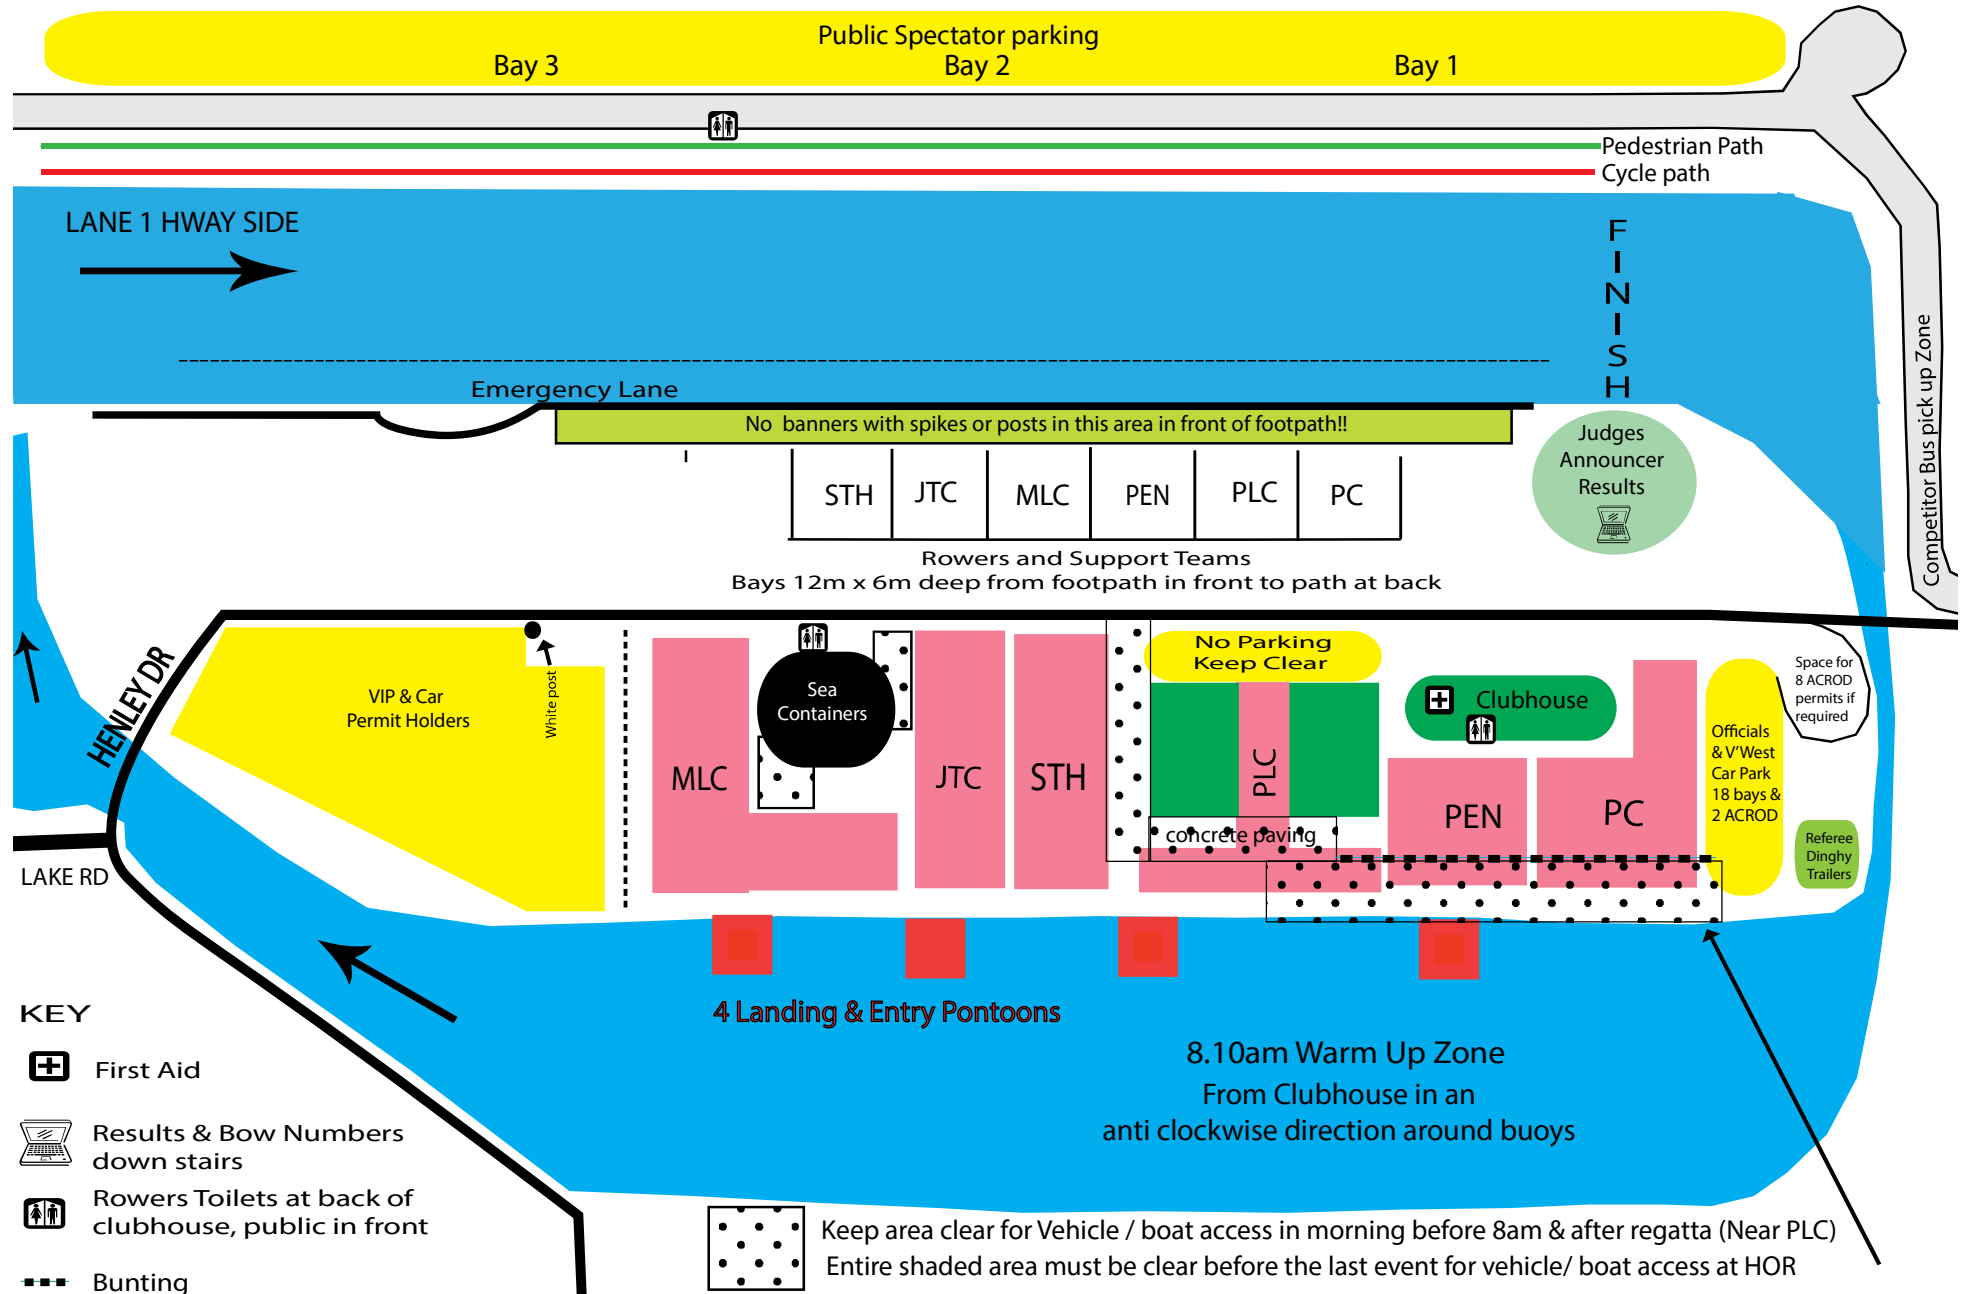

SCHOOLGIRLS ROWING COMPETITORS MAP - Champion Lakes 2017

TONKIN HWAY

KEY

First Aid

Results & Bow Numbers down stairs

Rowers Toilets at back of clubhouse, public in front

Bunting

Keep area clear for Vehicle / boat access in morning before 8am & after regatta (Near PLC)
Entire shaded area must be clear before the last event for vehicle/ boat access at HOR