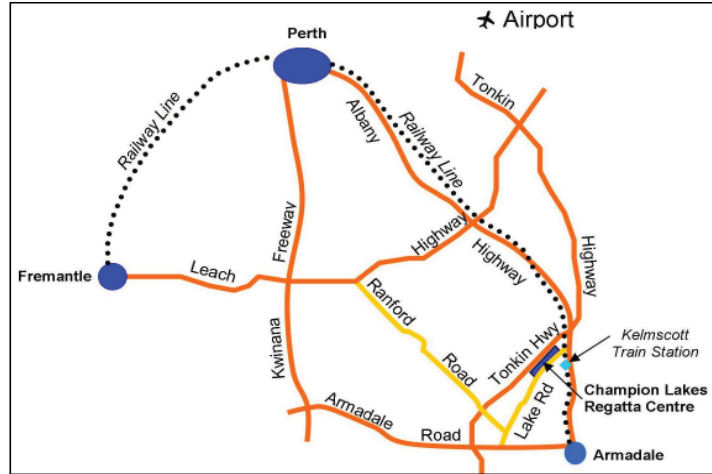

Champion Lakes Regatta Centre
Location Plan

Legend

-  Vehicle Access
-  General Spectator Entrance. Parents and Spectators (including Spectator Buses) Parking Entry will be off Champion Drive, Tonkin Hwy of Course
-  Rowers Buses/Boat Trailers/ Craft Entry/Officials/Permit Holders entrance via Henley Drive opposite Camillo Drive
-  Train Route

Note: Lake road is not accessible from Albany Hwy. Corfield and Champion Drive are the exits off Tonkin Hwy. No street parking along Lakeview Tce and parts of Gerturde Ave. Rangers will be patrolling