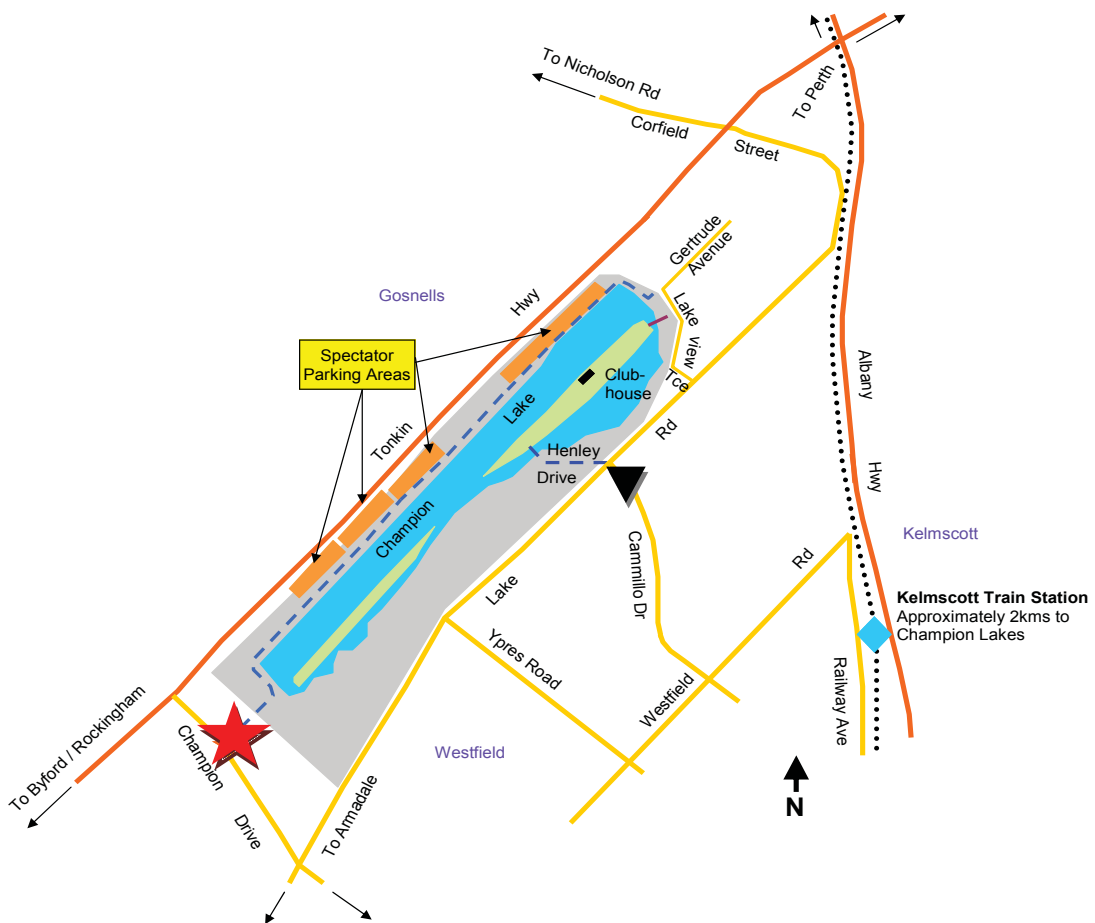

Champion Lakes Regatta Centre
Location Plan

Legend

-  Vehicle Access
-  General Spectator Entrance. Parents and Spectators (including Spectator Buses) Parking Entry will be off Champion Drive, Tonkin Hwy of Course
-  Rowers Buses/Boat Trailers/ Craft Entry/Officials/Permit Holders entrance via Henley Drive opposite Camillo Drive
-  Train Route

Note: Lake road is not accessible from Albany Hwy. Corfield and Champion Drive are the exits off Tonkin Hwy. No street parking along Lakeview Tce and parts of Gerturde Ave. Rangers will be patrolling